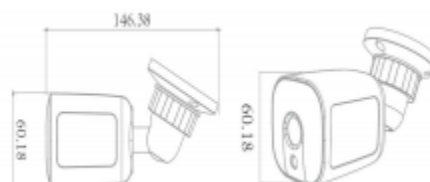

# BUZZARDEYE

- ❖ 720P HD IP CAMERA
- ❖ Support H.264 video compression
- ❖ IR cut filter with auto switch for day/night function
- ❖ Support ONVIF2.4, compatible with other manufacturers products
- ❖ IR Distance 20M
- ❖ Adopting 2XHLED IR Leds
- ❖ Fixed lens: 3.6mm lens;
- ❖ Dual glass, no IR diffusion and fog
- ❖ IP66, outdoor installation

Model	BEV-IN1IP-20
Image Sensor	1/4" CMOS 1 MEGAPIXEL
Effective Pixels	1280(H) x 720(V)
Video Frame Rate	PAL: 25fps/1080P; NTSC: 30fps/1080P
Electronic Shutter	Auto: PAL 1/50-1/100,000 Sec; NTSC 1/60-1/100,000 Sec
Synchronization	Internal
Minimum Illumination	0.001Lux/F1.2(AGC ON), 0Lux IR on
Video Output	1-channel BNC HD AHD high definition video output
IR distance	20m, Smart IR
IR leds	2xHLED
Day/Night	Auto (ICR) / Color / B/W
Noise Reduction	2-DNR,3D-DNR
Protocol	Support RTSP/FTP/PPPOE/DHCP/DDNS/NTP/UPNP
Day/Night	ICR
Lens	3.6mm
Ingress Protection	IP 66
Power Consumption	Max 4W
Operating Temperature	-30°C ~ +60°C / Less Than 95% RH